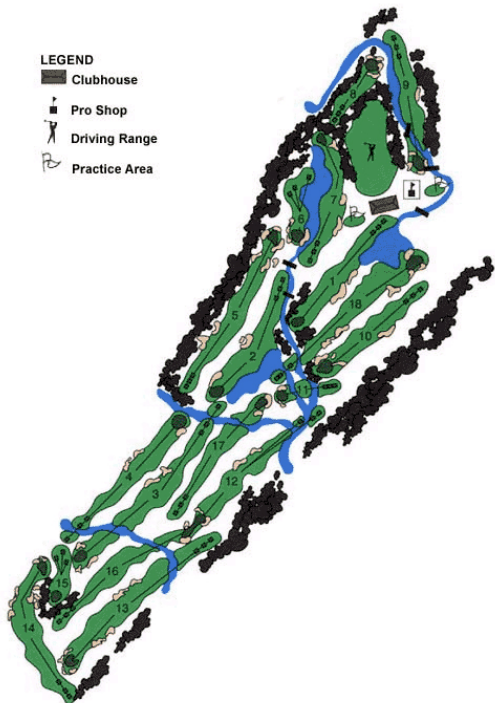

Riverway Golf Course Layout

LEGEND

-  Clubhouse
-  Pro Shop
-  Driving Range
-  Practice Area

	FRONT 9	PAR	BACK 9	PAR	TOTAL YARDS	TOTAL PAR	MENS RATING	MENS SLOPE	LADIES RATING	LADIES SLOPE
CHAMPIONSHIP	3485	36	3519	36	7004	72	73.4	132	-	-
REGULAR	3192	36	3291	36	6483	72	71.0	127	-	-
FORWARD	2670	36	2767	36	5437	72	66.2	118	72.0	125